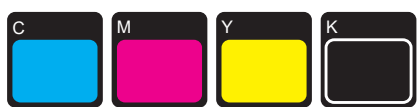

→  
IMPRINT AREA  
1.75" X 1.40"

Imprint Color(s)